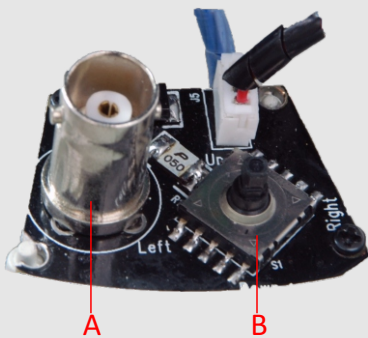

Digital
Noise
Reduction

DPC
Dead
Pixel
Compensation

ATW
Auto
Tracking
White Balance

WDR
Wide
Dynamic
Range

FLK
Anti-
Flicker

ADC-542V

3-Axis Mechanism Design
The 3-Axis mechanism design allows the camera to be turned in almost any direction.

A. The second video out on the board allows user to use a test monitor to adjust the camera without connecting the camera to the security system.

B. The 3-dimensional mini joystick on-board gives the user quick access to the OSD menu.

Pre-Installed Lanyard

The ADC-562V provides a pre-installed lanyard holding the dome cover. Never drop the dome cover and have two hands free to make necessary camera adjustments.

Vandal & Tamper Resistant

OSD Control

Model	ADC-542V
Image Sensor	1/3" Sharp Color CCD
Resolution	480 TV Lines
Effective Pixels	NTSC: 768x494 / PAL: 752x582 (H)x(V)
Min. Illumination	0.1 Lux @ F1.8
Lens	4-9mm Vari-focal Lens
S/N Ratio	More than 52dB(AGC OFF)
Electronic Shutter	1/60(1/50)~1/100,000sec
Video Output	1.0Vp-p/75 ohm Composite
Sync. System	Internal
OSD	Built-in OSD Menu
White Balance	ATW/AWC(PUSH LOCK)/Manual
Shutter/AGC	Auto/Manual/FLK
Backlight	BLC/HLC
IR LED	N/A
IR Distance	N/A
Weatherproof	IP 66
Power Source	DC12V +/- 10% @300mA
Dimensions	120.6(H)x 133.3 (D) mm
Weight	450g
Operating Temp.	-10°C to +50°C (-14°F to +122°F)