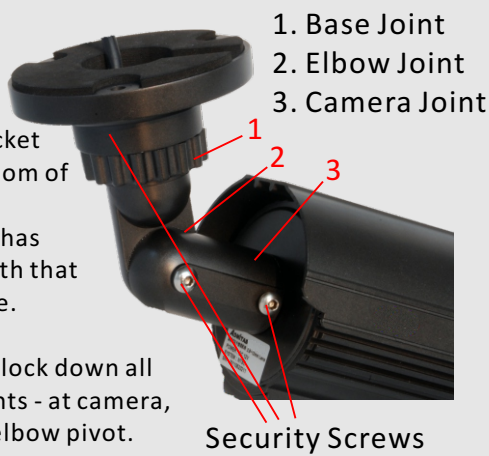

Sony CCD Ultra High Resolution IR Bullet Camera

AIR-794V

A. External adjustment for zoom and focus (2.8-12mm)
B. Easy installation for unscrewing the base of the bracket

The jointed bracket allows full freedom of movement. The elbow joint has interlocking teeth that prevent slippage.

Security screws lock down all adjustment points - at camera, at base, and at elbow pivot.

Easy Camera Setup

The 3-dimensional mini joystick on video/camera cable gives the user quick access to the OSD menu.