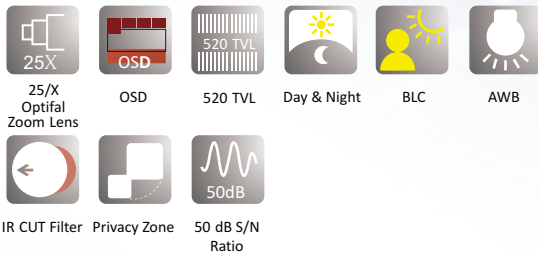

Install

IP FAST DOME CAMERA SERIES

25X D/N Super High Resolution IR Fast Dome IP Camera series

General	Module	ASP-2510
	System	NTSC / PAL
	Schedule Setting	Alarm Input / Auto Mode / Daylight Saving
	Power Consumption	Standard model 22 W * Heater : ON / Tracking model 24 W (Heater : ON)
	Image Pick-up Device	Sony 1/4" Exview HAD CCD
	Effective Pixels	768(H) X 494(V) / 752(H) X 582(V)
	Scanning System	2 : 1 Interlace
	Scanning Frequency	15.734KHz (H), 59.94KHz (V) / 15.625KHz(H), 50HZ(V)
	Synchronization	Internal / Line Lock Selectable
	Video Output	CVBS 1.0 Vp-p / 75 BNC
	Horizontal Resolution	Color : 520 TV Lines, Mono : 580 TV Lines
	Signal to Noise Ratio	More Than 50 dB (AGC : Off)
	Min Illumination	Color: 0.1 Lux at F1.6, 0.01 Lux at F1.6
	Ambient Operation Temperature	-10 C ~ +50 C (14 F ~ 122 F)
	Operation Humidity	0% ~ 90%
Dimensions	238mm(H) * 145mm(D)	
Weight	2.3Kg	
Pan & Tilt	Panning Degree	360° Endless
	Panning Mode	Manual, Auto, Manual Position, Sequential Position
	Panning Speed	Manual Apporx 0.15° / s ~ 120° / s 8 Steps, Preset Apporx . 1° / s ~ 255° / s, Alarm Trigger Speed 360° / s
	Tilting Degree	-6° ~ 96°
	Tilting Mode	Manual, Auto, Manual Position, Sequential Position
Lens	Tilting Speed	Manual Apporx 0.15° / s ~ 120° / s 8 Steps, Preset Apporx . 1° / s ~ 255° / s, Alarm Trigger Speed 360° / s
	Zoom Ratio	25X Optical Zoom
	Focal Length	3.43mm ~ 85.7 mm
	Maximum Aperture Ratio	1 : 1.6 (Wide) ~ 3.7 (Tele)
	Minimum Object Distance	1.5 m (Tele)
Main Function	Iris Range	F/1.6 ~ F/360, Close
	Angle Field of View	Wide : 68.6° (D) 57.8° (H) 43.7V (V) / Tele 3.12° (D) 2.53° (H) 1.83° (V)
	Control Interface	RS-485 Transmission
	Control Function	Pan and Tilt / Zoom and Focus / Iris and ICR / 128 Preset Position / Home Position / Patrol
	Character Display	On / Off (Preset ID : 16 Alphanumeric Characters, Zoom Ration, Alarm Message, Date / Time, Pan / Tilt Angle)
	Zoom Speed	0 ~ 7 Selectable [7 : Approx. 3.0 Second (Tele to Wide) in Manual Mode] / 0 ~ 7 Selectable [7 : Approx. 3.0 Second (Tele to Wide) in Manual Mode]
	Focus Speed	Slow / MID. / Fast Selectable [Fast : Approx. 2.0 Second (Far to Near) in Manual Mode]
	Auto Focus	Auto / One Push
	Iris	ALC (Adjustable Output Target Level) / Manual
	IR Cut filter	YES
	Password Lock	Function Setup
	Electronic Shutter Speed	Auro / Manual Selectable (1/60 ~ 1/100,000 sec) / Auto / Manual Selectavle (1/50 ~ 1/100,000 sec
	Back Light Compensation	On / Off Selectable
	White Balance	ATW / PUSH / MWB Selectable
	Auto Gain Control	0 ~ 36 dB Selectable
	Auto Mode	Off / AUTO / SEQ / TOUR / PATROL (STOP / PLAY / LEARN)
	Privacy Zone	On / Off Selectable (Up to 8 Zones Settings)
	Image Mirror	On / Off Selectable
Image Negative	On / Off Selectable	
Alarm Input / Output	6 Input Alarm In 1 ~ 6 (NC / NO) , 1 Output (Alarm Out NC / NO)	
Schedule Setting	Alarm Input / Auto Mode / Daylight Saving Time	