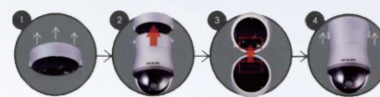

Install

IP FAST DOME CAMERA SERIES

25X D/N Super High Resolution IR Fast Dome IP Camera series

General	Module	ASP-2510
	System	NTSC / PAL
	Schedule Setting	Alarm Input / Auto Mode / Daylight Saving
	Power Consumption	Standard model 22 W * Heater : ON / Tracking model 24 W (Heater : ON)
	Image Pick-up Device	Sony 1/4" Exview HAD CCD
	Effective Pixels	768(H) X 494(V) / 752(H) X 582(V)
	Scanning System	2 : 1 Interlace
	Scanning Frequency	15.734KHz (H), 59.94KHz (V) / 15.625KHz(H), 50HZ(V)
	Synchronization	Internal / Line Lock Selectable
	Video Output	CVBS 1.0 Vp-p / 75 BNC
	Horizontal Resolution	Color : 520 TV Lines, Mono : 580 TV Lines
	Signal to Noise Ratio	More Than 50 dB (AGC : Off)
	Min Illumination	Color: 0.1 Lux at F1.6, 0.01 Lux at F1.6
	Ambient Operation Temperature	-10 C ~ +50 C (14 F ~ 122 F)
	Operation Humidity	0% ~ 90%
Dimensions	238mm(H) * 145mm(D)	
Weight	2.3Kg	
Pan & Tilt	Panning Degree	360° Endless
	Panning Mode	Manual, Auto, Manual Position, Sequential Position
	Panning Speed	Manual Apporx 0.15° / s ~ 120° / s 8 Steps, Preset Apporx . 1° / s ~ 255° / s, Alarm Trigger Speed 360° / s
	Tilting Degree	-6° ~ 96°
	Tilting Mode	Manual, Auto, Manual Position, Sequential Position
Lens	Tilting Speed	Manual Apporx 0.15° / s ~ 120° / s 8 Steps, Preset Apporx . 1° / s ~ 255° / s, Alarm Trigger Speed 360° / s
	Zoom Ratio	25X Optical Zoom
	Focal Length	3.43mm ~ 85.7 mm
	Maximum Aperture Ratio	1 : 1.6 (Wide) ~ 3.7 (Tele)
	Minimum Object Distance	1.5 m (Tele)
Main Function	Iris Range	F/1.6 ~ F/360, Close
	Angle Field of View	Wide : 68.6° (D) 57.8° (H) 43.7V (V) / Tele 3.12° (D) 2.53° (H) 1.83° (V)
	Control Interface	RS-485 Transmission
	Control Function	Pan and Tilt / Zoom and Focus / Iris and ICR / 128 Preset Position / Home Position / Patrol
	Character Display	On / Off (Preset ID : 16 Alphanumeric Characters, Zoom Ration, Alarm Message, Date / Time, Pan / Tilt Angle)
	Zoom Speed	0 ~ 7 Selectable [7 : Approx. 3.0 Second (Tele to Wide) in Manual Mode] / 0 ~ 7 Selectable [7 : Approx. 3.0 Second (Tele to Wide) in Manual Mode]
	Focus Speed	Slow / MID. / Fast Selectable [Fast : Approx. 2.0 Second (Far to Near) in Manual Mode]
	Auto Focus	Auto / One Push
	Iris	ALC (Adjustable Output Target Level) / Manual
	IR Cut filter	YES
	Password Lock	Function Setup
	Electronic Shutter Speed	Auro / Manual Selectable (1/60 ~ 1/100,000 sec) / Auto / Manual Selectavle (1/50 ~ 1/100,000 sec
	Back Light Compensation	On / Off Selectable
	White Balance	ATW / PUSH / MWB Selectable
	Auto Gain Control	0 ~ 36 dB Selectable
	Auto Mode	Off / AUTO / SEQ / TOUR / PATROL (STOP / PLAY / LEARN)
	Privacy Zone	On / Off Selectable (Up to 8 Zones Settings)
	Image Mirror	On / Off Selectable
Image Negative	On / Off Selectable	
Alarm Input / Output	6 Input Alarm In 1 ~ 6 (NC / NO) , 1 Output (Alarm Out NC / NO)	
Schedule Setting	Alarm Input / Auto Mode / Daylight Saving Time	