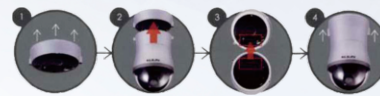

Install

IP FAST DOME CAMERA SERIES

35X D/N Super High Resolution IR Fast Dome IP Camera Series

General	Module	ASP-3510
	System	NTSC / PAL
	Schedule Setting	Alarm Input / Auto Mode / Daylight Saving
	Power Consumption	Standard model 22 W * Heater : ON / Tracking model 24 W (Heater : ON)
	Image Pick-up Device	Sony 1/4" Exview HAD CCD
	Effective Pixels	768(H) X 494(V) / 752(H) X 582(V)
	Scanning System	2 : 1 Interlace
	Scanning Frequency	15.734KHz (H), 59.94KHz (V) / 15.625KHz(H), 50HZ(V)
	Synchronization	Internal / Line Lock Selectable
	Video Output	CVBS 1.0 Vp-p / 75 BNC
	Horizontal Resolution	Color : 520 TV Lines, Mono : 580 TV Lines
	Signal to Noise Ratio	More Than 50 dB (AGC : Off)
	Min Illumination	Color: 0.1 Lux at F1.6, 0.01 Lux at F1.6
	Ambient Operation Temperature	-10 C ~ +50 C (14 F ~ 122 F)
	Operation Humidity	0% ~ 90%
	Dimensions	238mm(H) * 145mm(D)
Weight	2.3Kg	
Pan & Tilt	Panning Degree	360° Endless
	Panning Mode	Manual, Auto, Manual Position, Sequential Position
	Panning Speed	Manual Apporx 0.15° / s ~ 120° / s 8 Steps, Preset Apporx . 1° / s ~ 255° / s, Alarm Trigger Speed 360° / s
	Tilting Degree	-6° ~ 96°
	Tilting Mode	Manual, Auto, Manual Position, Sequential Position
Lens	Tilting Speed	Manual Apporx 0.15° / s ~ 120° / s 8 Steps, Preset Apporx . 1° / s ~ 255° / s, Alarm Trigger Speed 360° / s
	Zoom Ratio	35X Optical Zoom
	Focal Length	3.43mm ~ 120 mm
	Maximum Aperture Ratio	1 : 1.6 (Wide) ~ 4.1 (Tele)
	Minimum Object Distance	1.5 m (Tele)
	Iris Range	F/1.6 ~ F/360, Close
Main Function	Angle Field of View	Wide : 68.6° (D) 57.8° (H) 43.7V (V) / Tele 2.23° (D) 1.70° (H) 1.30° (V)
	Control Interface	RS-485 Transmission
	Control Function	Pan and Tilt / Zoom and Focus / Iris and ICR / 128 Preset Position / Home Position / Patrol
	Character Display	On / Off (Preset ID : 16 Alphanumeric Characters, Zoom Ration, Alarm Message, Date / Time, Pan / Tilt Angle)
	Zoom Speed	0 ~ 7 Selectable [7 : Approx. 4.0 Second (Tele to Wide) in Manual Mode] / 0 ~ 7 Selectable [7 : Approx. 4.0 Second (Tele to Wide) in Manual Mode]
	Focus Speed	Slow / MID. / Fast Selectable [Fast : Approx. 2.0 Second (Far to Near) in Manual Mode]
	Auto Focus	Auto / One Push
	Iris	ALC (Adjustable Output Target Level) / Manual
	IR Cut filter	YES
	Password Lock	Function Setup
	Electronic Shutter Speed	Auro / Manual Selectable (1/60 ~ 1/100,000 sec) / Auto / Manual Selectavle (1/50 ~ 1/100,000 sec
	Back Light Compensation	On / Off Selectable
	White Balance	ATW / PUSH / MWB Selectable
	Auto Gain Control	0 ~ 36 dB Selectable
	Auto Mode	Off / AUTO / SEQ / TOUR / PATROL (STOP / PLAY / LEARN)
	Privacy Zone	On / Off Selectable (Up to 8 Zones Settings)
	Image Mirror	On / Off Selectable
	Image Negative	On / Off Selectable
	Alarm Input / Output	6 Input Alarm In 1 ~ 6 (NC / NO) , 1 Output (Alarm Out NC / NO)
	Schedule Setting	Alarm Input / Auto Mode / Daylight Saving Time