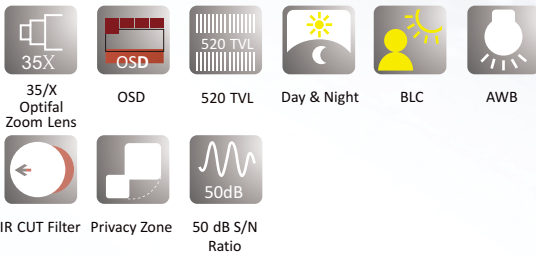

Install

IP FAST DOME CAMERA SERIES

35X D/N Super High Resolution IR Fast Dome IP Camera Series

General	Module	ASP-3510
	System	NTSC / PAL
	Schedule Setting	Alarm Input / Auto Mode / Daylight Saving
	Power Consumption	Standard model 22 W * Heater : ON / Tracking model 24 W (Heater : ON)
	Image Pick-up Device	Sony 1/4" Exview HAD CCD
	Effective Pixels	768(H) X 494(V) / 752(H) X 582(V)
	Scanning System	2 : 1 Interlace
	Scanning Frequency	15.734KHz (H), 59.94KHz (V) / 15.625KHz(H), 50HZ(V)
	Synchronization	Internal / Line Lock Selectable
	Video Output	CVBS 1.0 Vp-p / 75 BNC
	Horizontal Resolution	Color : 520 TV Lines, Mono : 580 TV Lines
	Signal to Noise Ratio	More Than 50 dB (AGC : Off)
	Min Illumination	Color: 0.1 Lux at F1.6, 0.01 Lux at F1.6
	Ambient Operation Temperature	-10 C ~ +50 C (14 F ~ 122 F)
	Operation Humidity	0% ~ 90%
	Dimensions	238mm(H) * 145mm(D)
Weight	2.3Kg	
Pan & Tilt	Panning Degree	360° Endless
	Panning Mode	Manual, Auto, Manual Position, Sequential Position
	Panning Speed	Manual Apporx 0.15° / s ~ 120° / s 8 Steps, Preset Apporx . 1° / s ~ 255° / s, Alarm Trigger Speed 360° / s
	Tilting Degree	-6° ~ 96°
	Tilting Mode	Manual, Auto, Manual Position, Sequential Position
Lens	Tilting Speed	Manual Apporx 0.15° / s ~ 120° / s 8 Steps, Preset Apporx . 1° / s ~ 255° / s, Alarm Trigger Speed 360° / s
	Zoom Ratio	35X Optical Zoom
	Focal Length	3.43mm ~ 120 mm
	Maximum Aperture Ratio	1 : 1.6 (Wide) ~ 4.1 (Tele)
	Minimum Object Distance	1.5 m (Tele)
	Iris Range	F/1.6 ~ F/360, Close
Main Function	Angle Field of View	Wide : 68.6° (D) 57.8° (H) 43.7V (V) / Tele 2.23° (D) 1.70° (H) 1.30° (V)
	Control Interface	RS-485 Transmission
	Control Function	Pan and Tilt / Zoom and Focus / Iris and ICR / 128 Preset Position / Home Position / Patrol
	Character Display	On / Off (Preset ID : 16 Alphanumeric Characters, Zoom Ration, Alarm Message, Date / Time, Pan / Tilt Angle)
	Zoom Speed	0 ~ 7 Selectable [7 : Approx. 4.0 Second (Tele to Wide) in Manual Mode] / 0 ~ 7 Selectable [7 : Approx. 4.0 Second (Tele to Wide) in Manual Mode]
	Focus Speed	Slow / MID. / Fast Selectable [Fast : Approx. 2.0 Second (Far to Near) in Manual Mode]
	Auto Focus	Auto / One Push
	Iris	ALC (Adjustable Output Target Level) / Manual
	IR Cut filter	YES
	Password Lock	Function Setup
	Electronic Shutter Speed	Auro / Manual Selectable (1/60 ~ 1/100,000 sec) / Auto / Manual Selectavle (1/50 ~ 1/100,000 sec
	Back Light Compensation	On / Off Selectable
	White Balance	ATW / PUSH / MWB Selectable
	Auto Gain Control	0 ~ 36 dB Selectable
	Auto Mode	Off / AUTO / SEQ / TOUR / PATROL (STOP / PLAY / LEARN)
	Privacy Zone	On / Off Selectable (Up to 8 Zones Settings)
	Image Mirror	On / Off Selectable
	Image Negative	On / Off Selectable
	Alarm Input / Output	6 Input Alarm In 1 ~ 6 (NC / NO) , 1 Output (Alarm Out NC / NO)
	Schedule Setting	Alarm Input / Auto Mode / Daylight Saving Time